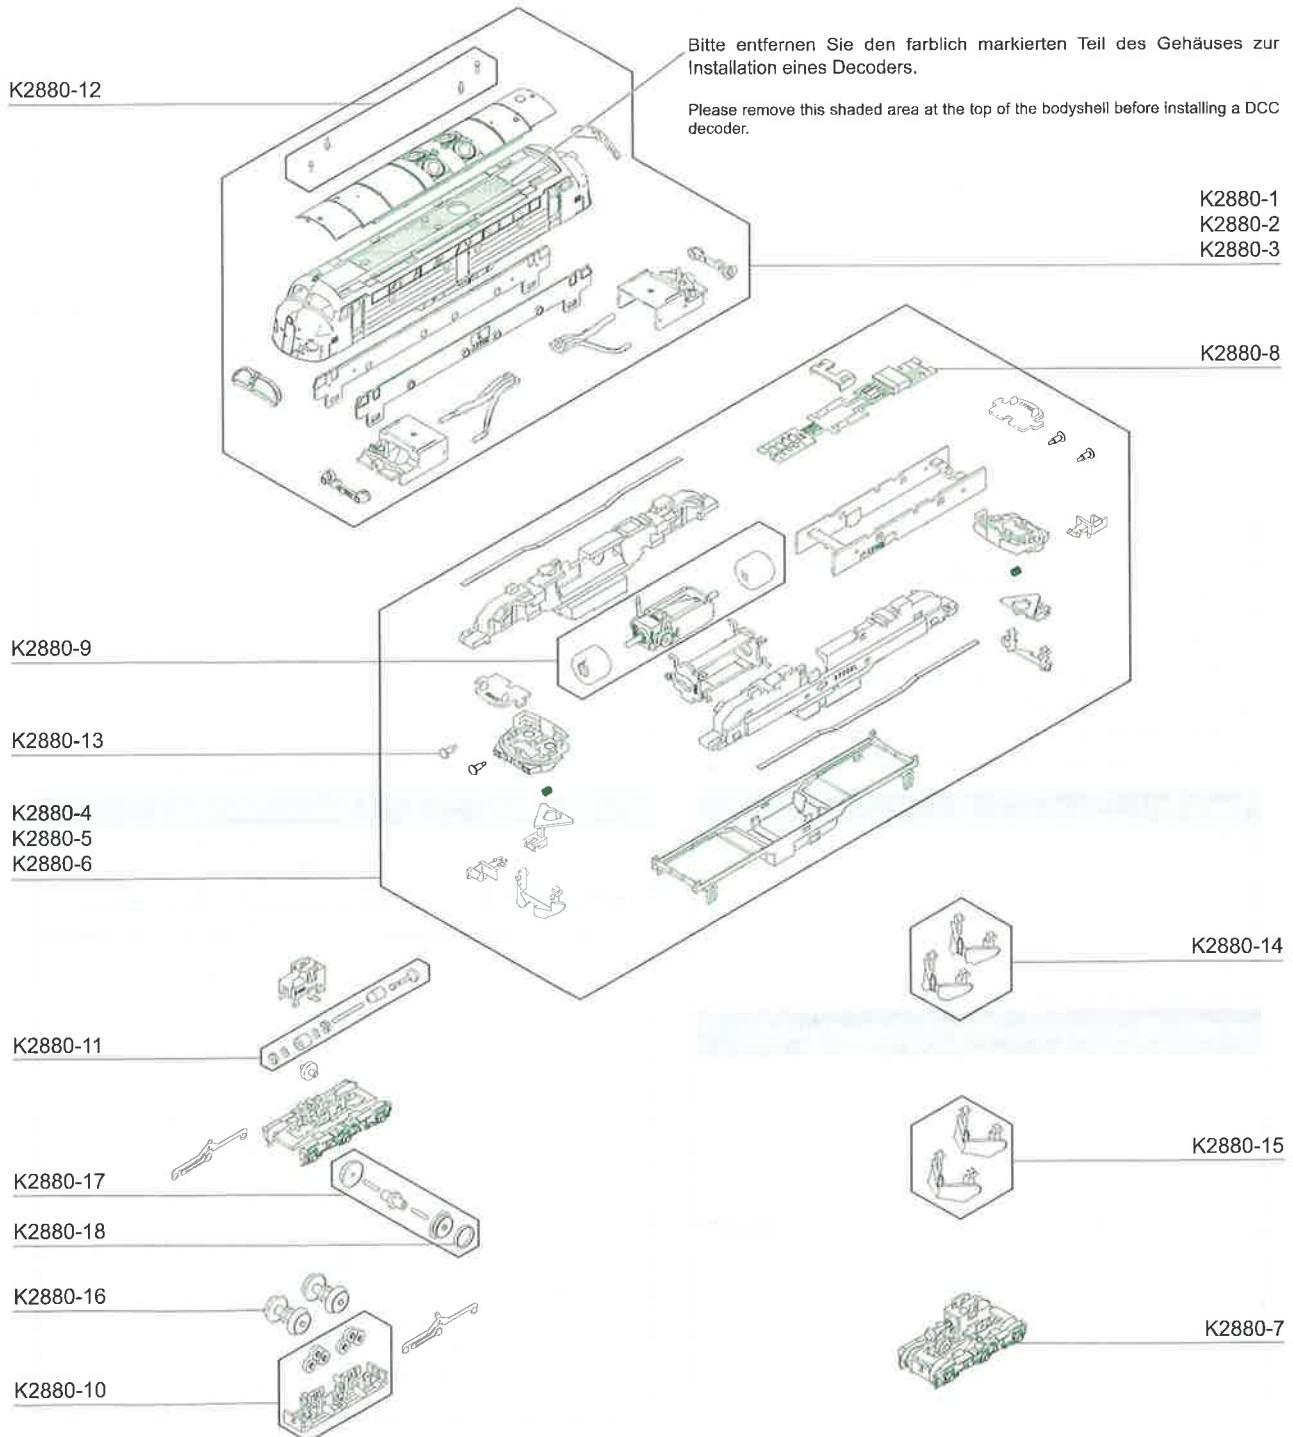

**Nohab
Diesel
Locomotive**

14 V ~ analog
22 V ~ digital

HINWEISE I

Modell nie unbeaufsichtigt betreiben !

Nicht geeignet für Kinder unter 14 Jahren wegen verschluckbarer Kleinteile. Bei unsachgemäßem Gebrauch besteht Verletzungsgefahr durch funktionsbedingte Kanten und Spitzen!

Der Betrieb mit nicht für Modellbahnen zugelassenen, umgebauten oder schadhaften Transformatoren ist verboten. Es besteht die Gefahr eines elektrischen Schlags. Das Modell darf an nicht mehr als einer Energiequelle angeschlossen werden. Nur für trockene Räume geeignet.

Jede Haftung für Schäden und Folgeschäden durch nicht bestimmungsgemäßen Gebrauch, Nichtbeachtung dieser Gebrauchsanleitung, Betrieb mit sonstigen elektrischen Geräten, eigenmächtigen Eingriff, Gewalteinwirkung, Überhitzung, Feuchtigkeitseinwirkung u. ä. ist ausgeschlossen; außerdem erlischt der Gewährleistungsanspruch.

Diese Betriebsanleitung und die Verpackung für späteren Gebrauch aufbewahren ! Irrtum sowie Änderung aufgrund des technischen Fortschrittes, der Produktpflege oder anderer Herstellungsmethoden bleiben vorbehalten.

Wir wünschen Ihnen nun viel Spaß mit Ihrem neuen KATO Modell.